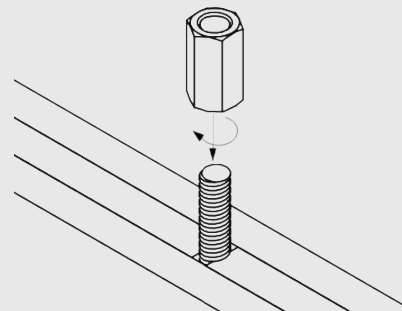

Based on Baffle size 4' x 2' with Type "J" Mounting. Sabins are based on Sabins per Object, NRC is an equivalent number based on one face of one panel

INSTALLATION OPTIONS

Aircraft Cable

Threaded Rod Attachment