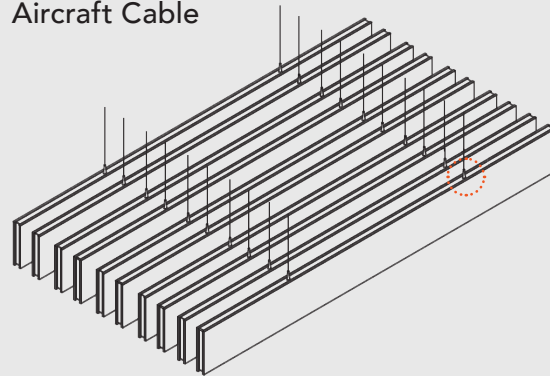

HARDWARE OPTIONS

Product can be installed with your choice of either aircraft cable or threaded rod attachments.

FEATURES:

- Easy Install
- Choice of 34 Colors
- Lightweight and Easy to Handle
- Linear Layout
- Modern Design
- Excellent Acoustical Values
- 4' and 8' Lengths
- Custom Sizes Available

Based on Baffle size 4' x 2' with Type "J" Mounting. Sabins are based on Sabins per Object, NRC is an equivalent number based on one face of one panel

INSTALLATION OPTIONS

Aircraft Cable

Threaded Rod Attachment