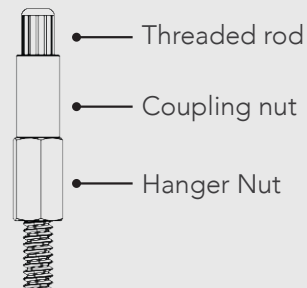

HARDWARE OPTIONS

Product can be installed with your choice of either aircraft cable or threaded rod attachments.

FEATURES:

- Easy Install
- Choice of 34 Colors
- Lightweight and Easy to Handle
- Linear Layout
- Modern Design
- Excellent Acoustical Values
- 4' and 8' Lengths
- Custom Sizes Available

Based on Baffle size 4' x 2' with Type "J" Mounting. Sabins are based on Sabins per Object, NRC is an equivalent number based on one face of one panel

INSTALLATION OPTIONS

Aircraft Cable

Threaded Rod Attachment